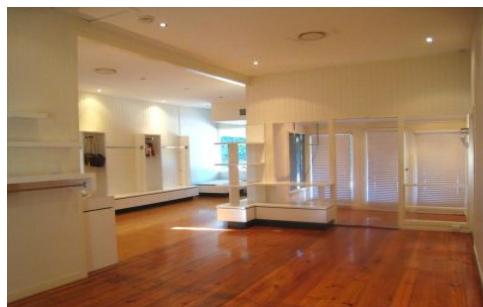

RE/MAX City

Excellent position and highly sought after retail destination. Character shop available in fashionable Latrobe Tce. The property offers the following features:-

- High Signage exposure
- Existing fixtures and fittings available
- Polished timber floor throughout
- Bathroom & toilet amenities
- Boutique kitchenette