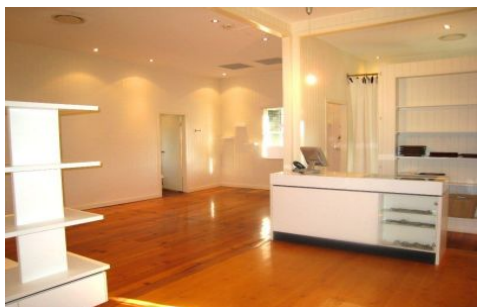

RE/MAX City

Excellent position and highly sought after retail destination. Character shop available in fashionable Latrobe Tce. The property offers the following features:-

- High Signage exposure
- Existing fixtures and fittings available
- Polished timber floor throughout
- Bathroom & toilet amenities
- Boutique kitchenette