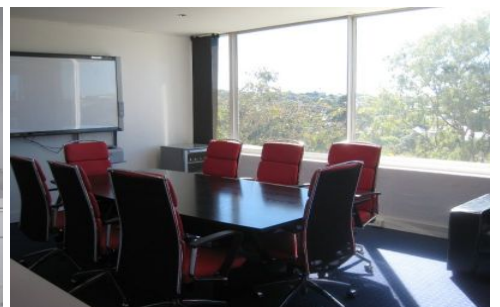

# RE/MAX City

Location Location Location!!

We are please to offer this quality office space, located in the heart of Paddington on popular Given Tce, surrounded by a host of trendy shops, cafes, restaurants and banks.

Previously occupied by a Real Estate company, the property offers the following features:

- Approx 170m2 of space
- Excellent layout consisting of front reception and meeting area for clients
- Four good sized, lockable private offices
- Large boardroom that leads out to private back balcony