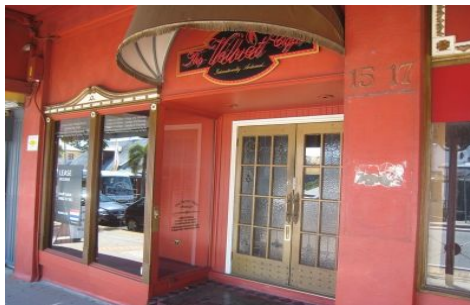

RE/MAX City

- Suite Espresso Bar / Boutique Retail
- Exquisite fitout
- Rarely available in this location
- Won't last long

Building Size : 28 sqm
View : <https://www.remaxcity.com.au/lease/qld/city-north/brisbane-city/commercial/retail/5729234>