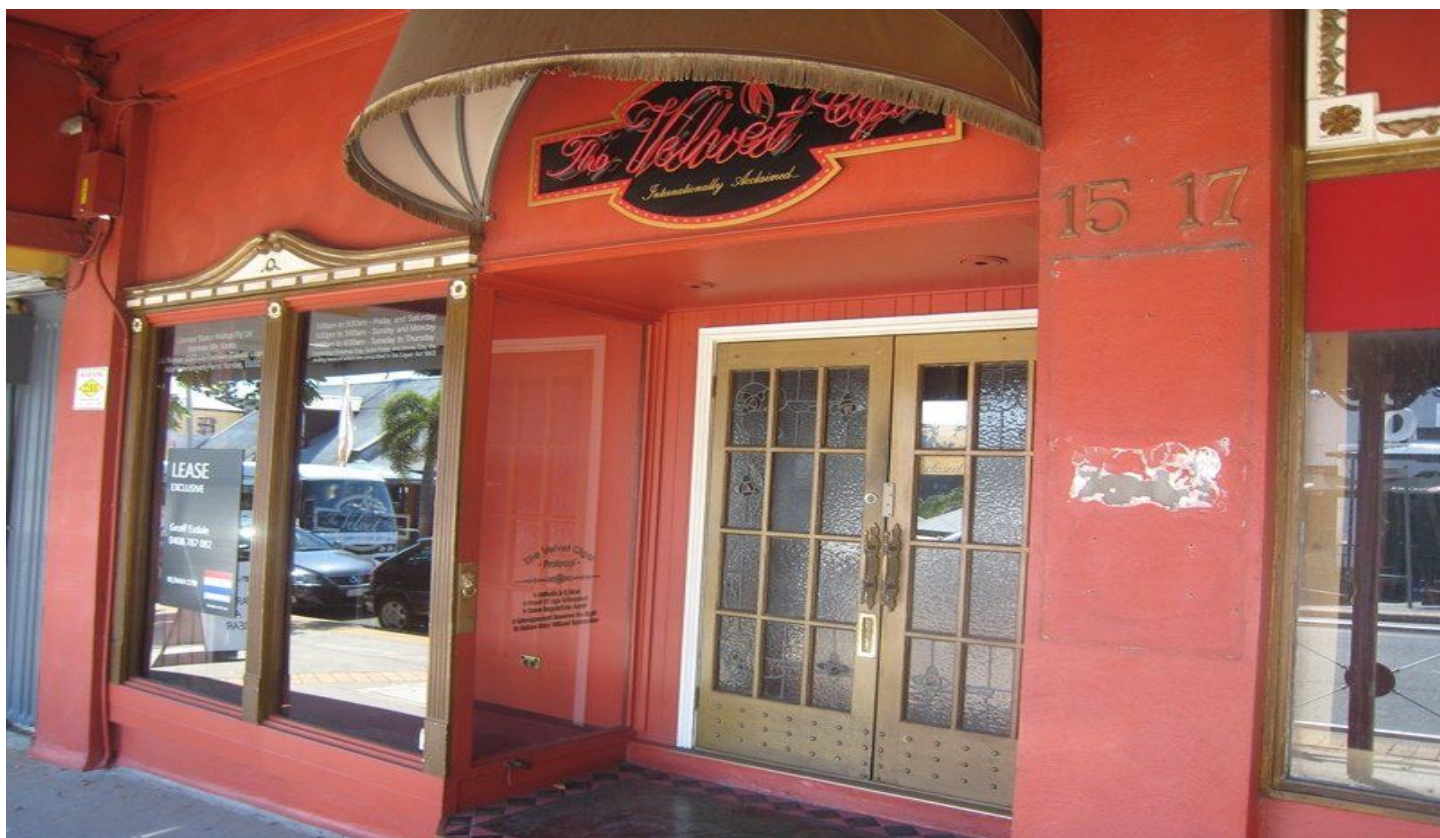

RE/MAX City

- One of Brisbane's most iconic nightclubs
- Stunning fitout
- 290m2 over 2 levels
- Opportunity of a lifetime - call to inspect TODAY!

Building Size : 210 sqm
View : <https://www.remaxcity.com.au/lease/qld/city-north/brisbane-city/commercial/retail/5729235>