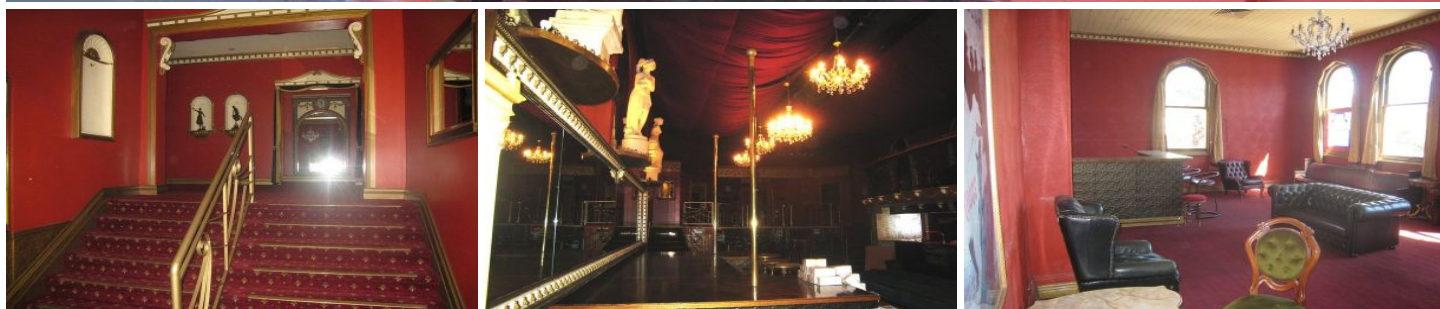

RE/MAX City

- One of Brisbane's most iconic nightclubs
- Stunning fitout
- 290m2 over 2 levels
- Opportunity of a lifetime - call to inspect TODAY!

Building Size : 210 sqm
View : <https://www.remaxcity.com.au/lease/qld/city-north/brisbane-city/commercial/retail/5729235>