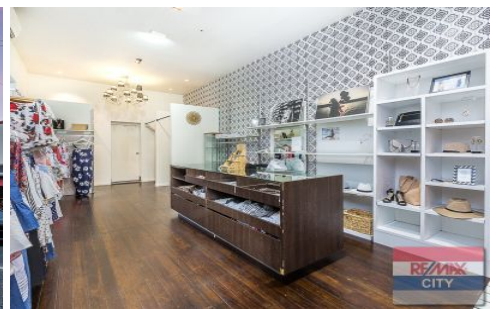

RE/MAX City

SHOP 1/237 Given Terrace Paddington QLD

Strategically positioned on Given Terrace and surrounded by a variety of established businesses this classic Paddington style shop offers appealing street frontage, excellent exposure and a high profile position.

Previously occupied by a ladies fashion retailer the tenancy would suit a wide range of users including fashion, homewares, Real Estate and professionals.

- * 74m2 (approx.)
- * 1 car park included in rent
- * Glass frontage to Given Terrace
- * Airconditioned
- * Self Contained
- * Natural Light
- * Timber Floors / High Ceilings
- * Competitive Rent